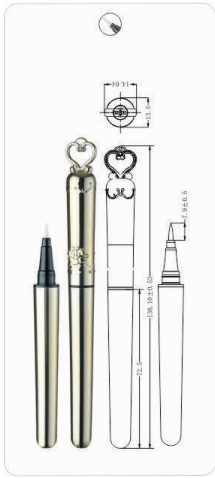

Ø12.5x151.7mm
EYE-15

Ø10x181.1mm
EYE-18

Ø14.44x141.8mm
EYE-20

Eyliner Pen
液体眼线笔系列

Ø14.4x139.1mm
EYE-21

Ø8x119.9mm
EYE-23

Ø10x135.07mm
EYE-27

Ø9.6x118.55mm
EYE-29

Ø16.2x116.7mm
EYE-30

Ø10.35x123.9mm
EYE-31

Ø10.4x95.7mm
EYE-31B

Ø11.6x137.2mm
EYE-32

Ø10.8x133.3mm
EYE-35

Ø12.7x12.7x134.8mm
EYE-36

EYE-36B

Ø9.7x131.1mm
EYE-37

Ø8.5x125.3mm
EYE-38

Ø9x125mm
EYE-38C

Ø8.5x125.3mm
EYE-38B

Ø11.3x120.3mm
EYE-55

Ø10x141.6mm
EYE-60

Ø11x139.6mm
EYE-61

Ø11.5x138.2mm
EYE-64

Ø11.7x132mm
EYE-69

Ø10x154.5mm
EYE-71

EYE-72

Ø9.7x126mm
EYE-72

Ø10x6.5x154.8mm
EYE-76

Ø14.7x138.7mm
EYE-79

Ø9.8x126mm
EYE-80

Ø7.8x7.6x133.9mm
EYE-82

EYE-85A