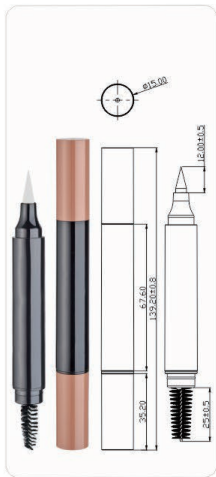

Ø16.2x116.7mm
EYE-30

Ø10.35x123.9mm
EYE-31

Ø10.4x95.7mm
EYE-31B

Ø11.6x137.2mm
EYE-32

Ø10.8x133.3mm
EYE-35

Ø12.7x12.7x134.8mm
EYE-36

EYE-36B

Ø9.7x131.1mm
EYE-37

Ø8.5x125.3mm
EYE-38

Ø9x125mm
EYE-38C

Ø8.5x125.3mm
EYE-38B

Ø11.3x120.3mm
EYE-55

Ø10x141.6mm
EYE-60

Ø11x139.6mm
EYE-61

Ø11.5x138.2mm
EYE-64

Ø11.7x132mm
EYE-69

Ø10x154.5mm
EYE-71

EYE-72

Ø9.7x126mm
EYE-72

Ø10x6.5x154.8mm
EYE-76

Ø14.7x138.7mm
EYE-79

Ø9.8x126mm
EYE-80

Ø7.8x7.6x133.9mm
EYE-82

EYE-85A

EYE-85B

Sharpenable Pen 发泡笔系列

Ø9.2x148mm
SP-01

Ø8.9x112mm
SP-02

Ø8.9x119mm
SP-03

Ø9.3x175mm
SP-04

Ø9.2x174mm
SP-05

Ø11.6x117mm
SP-06