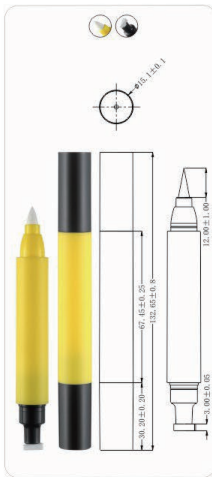

Ø7.5x150mm
MPA-152

Ø7.5x7.5x149.8mm
MPA-165

Ø7.6x147mm
MPA-166

Ø6.7x154mm
MPA-171
ZL202030510788.7

Ø8x8x153mm
MPA-181
ZL202030731614.3

Ø8x8x153mm
MPA-181B

Ø8x8x155.3mm
MPA-182

Eyeliner Pen

液体眼线笔系列

Ø10.4x117mm
EYE-01

Ø10x134mm
EYE-02

Ø9.2x119mm
EYE-03

Ø10x101mm
EYE-04

Ø10.4x117mm
EYE-05

Ø15x110mm
EYE-06

Ø15x132mm
EYE-06B

Ø14.7x132.5mm
EYE-06C

Ø9.6x127mm
EYE-08

Ø9.6x127mm
EYE-08B

Ø10x161mm
EYE-09

Ø10x161mm
EYE-09B

Ø12.7x136.2mm
EYE-10

Ø10x181.4mm
EYE-11

Ø10x157.85mm
EYE-12

Ø12.5x151.7mm
EYE-15

Ø10x181.1mm
EYE-18

Ø14.44x141.8mm
EYE-20

Eyliner Pen
液体眼线笔系列

Ø14.4x139.1mm
EYE-21

Ø8x119.9mm
EYE-23

Ø10x135.07mm
EYE-27

Ø9.6x118.55mm
EYE-29