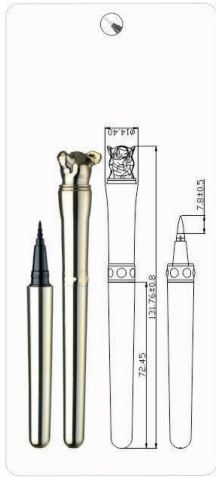

Ø12.5x151.7mm
EYE-15

Ø10x181.1mm
EYE-18

Ø14.44x141.8mm
EYE-20

Eyliner Pen
液体眼线笔系列

Ø14.4x139.1mm
EYE-21

Ø8x119.9mm
EYE-23

Ø10x135.07mm
EYE-27

Ø9.6x118.55mm
EYE-29

Ø16.2x116.7mm
EYE-30

Ø10.35x123.9mm
EYE-31

Ø10.4x95.7mm
EYE-31B

Ø11.6x137.2mm
EYE-32

Ø10.8x133.3mm
EYE-35

Ø12.7x12.7x134.8mm
EYE-36

EYE-36B

Ø9.7x131.1mm
EYE-37

Ø8.5x125.3mm
EYE-38

Ø9x125mm
EYE-38C

Ø8.5x125.3mm
EYE-38B

Ø11.3x120.3mm
EYE-55

Ø10x141.6mm
EYE-60

Ø11x139.6mm
EYE-61

Ø11.5x138.2mm
EYE-64

Ø11.7x132mm
EYE-69

Ø10x154.5mm
EYE-71

EYE-72

Ø9.7x126mm
EYE-72

Ø10x6.5x154.8mm
EYE-76

Ø14.7x138.7mm
EYE-79

Ø9.8x126mm
EYE-80

Ø7.8x7.6x133.9mm
EYE-82

EYE-85A