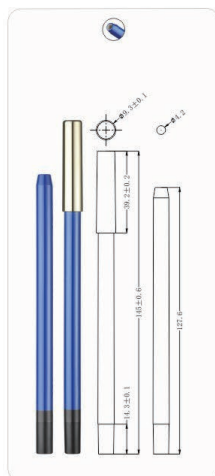

Ø12.5x151.7mm
EYE-15

Ø10x181.1mm
EYE-18

Ø14.44x141.8mm
EYE-20

Eyliner Pen
液体眼线笔系列

Ø14.4x139.1mm
EYE-21

Ø8x119.9mm
EYE-23

Ø10x135.07mm
EYE-27

Ø9.6x118.55mm
EYE-29

Ø8.5x125.3mm
EYE-38

Ø9x125mm
EYE-38C

Ø8.5x125.3mm
EYE-38B

Ø11.3x120.3mm
EYE-55

Ø10x141.6mm
EYE-60

Ø11x139.6mm
EYE-61

Ø11.5x138.2mm
EYE-64

Ø11.7x132mm
EYE-69

Ø10x154.5mm
EYE-71

EYE-72

Ø9.7x126mm
EYE-72

Ø10x6.5x154.8mm
EYE-76

Ø14.7x138.7mm
EYE-79

Ø9.8x126mm
EYE-80

Ø7.8x7.6x133.9mm
EYE-82

EYE-85A

EYE-85B

Sharpenable Pen 发泡笔系列

Ø9.2x148mm
SP-01

Ø8.9x112mm
SP-02

Ø8.9x119mm
SP-03

Ø9.3x175mm
SP-04

Ø9.2x174mm
SP-05

Ø11.6x117mm
SP-06