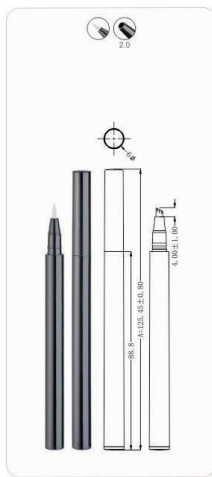

Ø14.7x132.5mm
EYE-06C

Ø9.6x127mm
EYE-08

Ø9.6x127mm
EYE-08B

Ø10x161mm
EYE-09

Ø10x161mm
EYE-09B

Ø12.7x136.2mm
EYE-10

Ø10x181.4mm
EYE-11

Ø10x157.85mm
EYE-12

Ø12.5x151.7mm
EYE-15

Ø10x181.1mm
EYE-18

Ø14.44x141.8mm
EYE-20

Eyliner Pen
液体眼线笔系列

Ø14.4x139.1mm
EYE-21

Ø8x119.9mm
EYE-23

Ø10x135.07mm
EYE-27

Ø9.6x118.55mm
EYE-29

Ø16.2x116.7mm
EYE-30

Ø10.35x123.9mm
EYE-31

Ø10.4x95.7mm
EYE-31B

Ø11.6x137.2mm
EYE-32

Ø10.8x133.3mm
EYE-35

Ø12.7x12.7x134.8mm
EYE-36

EYE-36B

Ø9.7x131.1mm
EYE-37

Ø8.5x125.3mm
EYE-38

Ø9x125mm
EYE-38C

Ø8.5x125.3mm
EYE-38B

Ø11.3x120.3mm
EYE-55

Ø10x141.6mm
EYE-60

Ø11x139.6mm
EYE-61

Ø11.5x138.2mm
EYE-64

Ø11.7x132mm
EYE-69