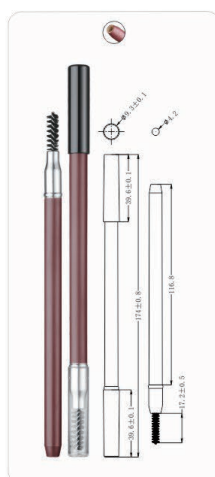

Ø10x154.5mm
EYE-71

EYE-72

Ø9.7x126mm
EYE-72

Ø10x6.5x154.8mm
EYE-76

Ø14.7x138.7mm
EYE-79

Ø9.8x126mm
EYE-80

Ø7.8x7.6x133.9mm
EYE-82

EYE-85A

EYE-85B

Sharpenable Pen 发泡笔系列

Ø9.2x148mm
SP-01

Ø8.9x112mm
SP-02

Ø8.9x119mm
SP-03

Ø9.3x175mm
SP-04

Ø9.2x174mm
SP-05

Ø11.6x117mm
SP-06