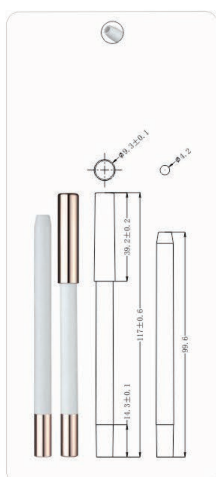

Ø9.2x117mm
SP-08