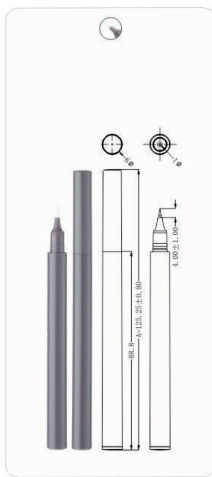

Ø14.7x132.5mm
EYE-06C

Ø9.6x127mm
EYE-08

Ø9.6x127mm
EYE-08B

Ø10x161mm
EYE-09

Ø10x161mm
EYE-09B

Ø12.7x136.2mm
EYE-10

Ø10x181.4mm
EYE-11

Ø10x157.85mm
EYE-12

Ø12.5x151.7mm
EYE-15

Ø10x181.1mm
EYE-18

Ø14.44x141.8mm
EYE-20

Eyliner Pen
液体眼线笔系列

Ø14.4x139.1mm
EYE-21

Ø8x119.9mm
EYE-23

Ø10x135.07mm
EYE-27

Ø9.6x118.55mm
EYE-29

Ø16.2x116.7mm
EYE-30

Ø10.35x123.9mm
EYE-31

Ø10.4x95.7mm
EYE-31B

Ø11.6x137.2mm
EYE-32

Ø10.8x133.3mm
EYE-35

Ø12.7x12.7x134.8mm
EYE-36

EYE-36B

Ø9.7x131.1mm
EYE-37

Ø8.5x125.3mm
EYE-38

Ø9x125mm
EYE-38C

Ø8.5x125.3mm
EYE-38B

Ø11.3x120.3mm
EYE-55

Ø10x141.6mm
EYE-60

Ø11x139.6mm
EYE-61

Ø11.5x138.2mm
EYE-64

Ø11.7x132mm
EYE-69