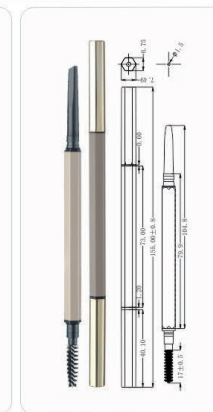

Ø7x154mm
MPA-31B

Ø7x125mm
MPA-31C

Ø7x153.9mm MPA-31H
Ø7x147mm MPA-31J
Ø7x146.9mm MPA-31K

Ø6.9x155.6mm
MPA-102

Ø8x145.8mm
MPA-105

Ø6.9x146.8mm
MPA-139

Ø6.8x6.8x155.2mm
MPA-140

Ø6.65x6.65x154.2mm
MPA-150

Ø7.5x150mm
MPA-152

Ø7.5x7.5x149.8mm
MPA-165

Ø7.6x147mm
MPA-166

Ø6.7x154mm
MPA-171
ZL202030510788.7

Ø8x8x153mm
MPA-181
ZL202030731614.3

Ø8x8x153mm
MPA-181B

Ø8x8x155.3mm
MPA-182

Eyeliner Pen

液体眼线笔系列

Ø10.4x117mm
EYE-01

Ø10x134mm
EYE-02

Ø9.2x119mm
EYE-03

Ø10x101mm
EYE-04

Ø10.4x117mm
EYE-05

Ø15x110mm
EYE-06

Ø15x132mm
EYE-06B

Ø14.7x132.5mm
EYE-06C

Ø9.6x127mm
EYE-08

Ø9.6x127mm
EYE-08B

Ø10x161mm
EYE-09

Ø10x161mm
EYE-09B

Ø12.7x136.2mm
EYE-10

Ø10x181.4mm
EYE-11

Ø10x157.85mm
EYE-12