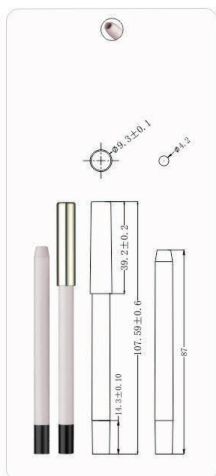

Ø12.5x151.7mm
EYE-15

Ø10x181.1mm
EYE-18

Ø14.44x141.8mm
EYE-20

Eyliner Pen
液体眼线笔系列

Ø14.4x139.1mm
EYE-21

Ø8x119.9mm
EYE-23

Ø10x135.07mm
EYE-27

Ø9.6x118.55mm
EYE-29

Ø8.5x125.3mm
EYE-38

Ø9x125mm
EYE-38C

Ø8.5x125.3mm
EYE-38B

Ø11.3x120.3mm
EYE-55

Ø10x141.6mm
EYE-60

Ø11x139.6mm
EYE-61

Ø11.5x138.2mm
EYE-64

Ø11.7x132mm
EYE-69

Ø10x154.5mm
EYE-71

EYE-72

Ø9.7x126mm
EYE-72

Ø10x6.5x154.8mm
EYE-76

Ø14.7x138.7mm
EYE-79

Ø9.8x126mm
EYE-80

Ø7.8x7.6x133.9mm
EYE-82

EYE-85A

EYE-85B

Sharpenable Pen 发泡笔系列

Ø9.2x148mm
SP-01

Ø8.9x112mm
SP-02

Ø8.9x119mm
SP-03

Ø9.3x175mm
SP-04

Ø9.2x174mm
SP-05

Ø11.6x117mm
SP-06