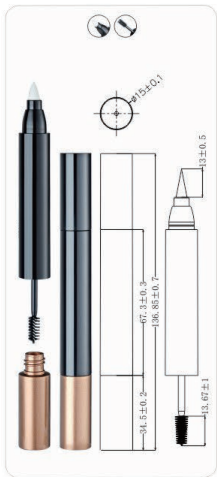

Ø7.5x150mm
MPA-152

Ø7.5x7.5x149.8mm
MPA-165

Ø7.6x147mm
MPA-166

Ø6.7x154mm
MPA-171
ZL202030510788.7

Ø8x8x153mm
MPA-181
ZL202030731614.3

Ø8x8x153mm
MPA-181B

Ø8x8x155.3mm
MPA-182

Eyeliner Pen

液体眼线笔系列

Ø10.4x117mm
EYE-01

Ø10x134mm
EYE-02

Ø9.2x119mm
EYE-03

Ø10x101mm
EYE-04

Ø10.4x117mm
EYE-05

Ø15x110mm
EYE-06

Ø15x132mm
EYE-06B

Ø14.7x132.5mm
EYE-06C

Ø9.6x127mm
EYE-08

Ø9.6x127mm
EYE-08B

Ø10x161mm
EYE-09

Ø10x161mm
EYE-09B

Ø12.7x136.2mm
EYE-10

Ø10x181.4mm
EYE-11

Ø10x157.85mm
EYE-12

Ø12.5x151.7mm
EYE-15

Ø10x181.1mm
EYE-18

Ø14.44x141.8mm
EYE-20

Eyliner Pen
液体眼线笔系列

Ø14.4x139.1mm
EYE-21

Ø8x119.9mm
EYE-23

Ø10x135.07mm
EYE-27

Ø9.6x118.55mm
EYE-29