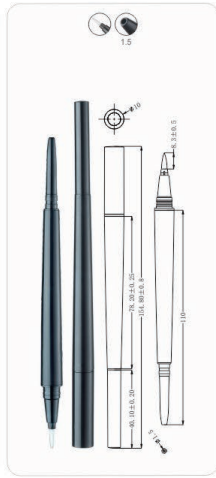

Ø12.5x151.7mm
EYE-15

Ø10x181.1mm
EYE-18

Ø14.44x141.8mm
EYE-20

Eyliner Pen
液体眼线笔系列

Ø14.4x139.1mm
EYE-21

Ø8x119.9mm
EYE-23

Ø10x135.07mm
EYE-27

Ø9.6x118.55mm
EYE-29

Ø16.2x116.7mm
EYE-30

Ø10.35x123.9mm
EYE-31

Ø10.4x95.7mm
EYE-31B

Ø11.6x137.2mm
EYE-32

Ø10.8x133.3mm
EYE-35

Ø12.7x12.7x134.8mm
EYE-36

EYE-36B

Ø9.7x131.1mm
EYE-37

Ø8.5x125.3mm
EYE-38

Ø9x125mm
EYE-38C

Ø8.5x125.3mm
EYE-38B

Ø11.3x120.3mm
EYE-55

Ø10x141.6mm
EYE-60

Ø11x139.6mm
EYE-61

Ø11.5x138.2mm
EYE-64

Ø11.7x132mm
EYE-69

Ø10x154.5mm
EYE-71

EYE-72

Ø9.7x126mm
EYE-72

Ø10x6.5x154.8mm
EYE-76

Ø14.7x138.7mm
EYE-79

Ø9.8x126mm
EYE-80

Ø7.8x7.6x133.9mm
EYE-82

EYE-85A