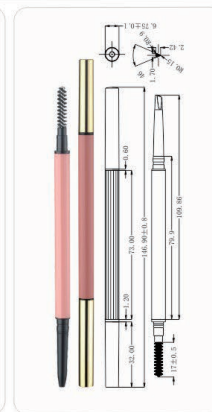

Ø7x154mm
MPA-31B

Ø7x125mm
MPA-31C

Ø7x153.9mm MPA-31H
Ø7x147mm MPA-31J
Ø7x146.9mm MPA-31K

Ø6.9x155.6mm
MPA-102

Ø8x145.8mm
MPA-105

Ø6.9x146.8mm
MPA-139

Ø6.8x6.8x155.2mm
MPA-140

Ø6.65x6.65x154.2mm
MPA-150

Ø7.5x150mm
MPA-152

Ø7.5x7.5x149.8mm
MPA-165

Ø7.6x147mm
MPA-166

Ø6.7x154mm
MPA-171
ZL202030510788.7

Ø8x8x153mm
MPA-181
ZL202030731614.3

Ø8x8x153mm
MPA-181B

Ø8x8x155.3mm
MPA-182

Eyeliner Pen

液体眼线笔系列

Ø10.4x117mm
EYE-01

Ø10x134mm
EYE-02

Ø9.2x119mm
EYE-03

Ø10x101mm
EYE-04

Ø10.4x117mm
EYE-05

Ø15x110mm
EYE-06

Ø15x132mm
EYE-06B

Ø14.7x132.5mm
EYE-06C

Ø9.6x127mm
EYE-08

Ø9.6x127mm
EYE-08B

Ø10x161mm
EYE-09

Ø10x161mm
EYE-09B

Ø12.7x136.2mm
EYE-10

Ø10x181.4mm
EYE-11

Ø10x157.85mm
EYE-12