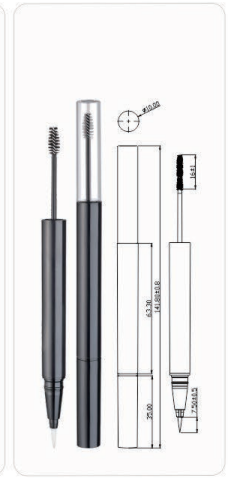

Ø12.5x151.7mm
EYE-15

Ø10x181.1mm
EYE-18

Ø14.44x141.8mm
EYE-20

Eyliner Pen
液体眼线笔系列

Ø14.4x139.1mm
EYE-21

Ø8x119.9mm
EYE-23

Ø10x135.07mm
EYE-27

Ø9.6x118.55mm
EYE-29

Ø16.2x116.7mm
EYE-30

Ø10.35x123.9mm
EYE-31

Ø10.4x95.7mm
EYE-31B

Ø11.6x137.2mm
EYE-32

Ø10.8x133.3mm
EYE-35

Ø12.7x12.7x134.8mm
EYE-36

EYE-36B

Ø9.7x131.1mm
EYE-37

Ø8.5x125.3mm
EYE-38

Ø9x125mm
EYE-38C

Ø8.5x125.3mm
EYE-38B

Ø11.3x120.3mm
EYE-55

Ø10x141.6mm
EYE-60

Ø11x139.6mm
EYE-61

Ø11.5x138.2mm
EYE-64

Ø11.7x132mm
EYE-69

Ø10x154.5mm
EYE-71

EYE-72

Ø9.7x126mm
EYE-72

Ø10x6.5x154.8mm
EYE-76

Ø14.7x138.7mm
EYE-79

Ø9.8x126mm
EYE-80

Ø7.8x7.6x133.9mm
EYE-82

EYE-85A