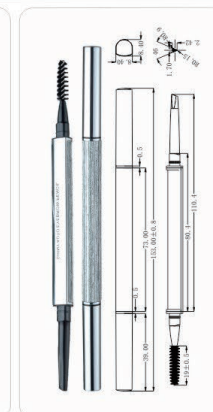

Ø7.5x150mm
MPA-152

Ø7.5x7.5x149.8mm
MPA-165

Ø7.6x147mm
MPA-166

Ø6.7x154mm
MPA-171
ZL202030510788.7

Ø8x8x153mm
MPA-181
ZL202030731614.3

Ø8x8x153mm
MPA-181B

Ø8x8x155.3mm
MPA-182

Eyeliner Pen

液体眼线笔系列

Ø10.4x117mm
EYE-01

Ø10x134mm
EYE-02

Ø9.2x119mm
EYE-03

Ø10x101mm
EYE-04

Ø10.4x117mm
EYE-05

Ø15x110mm
EYE-06

Ø15x132mm
EYE-06B

Ø14.7x132.5mm
EYE-06C

Ø9.6x127mm
EYE-08

Ø9.6x127mm
EYE-08B

Ø10x161mm
EYE-09

Ø10x161mm
EYE-09B

Ø12.7x136.2mm
EYE-10

Ø10x181.4mm
EYE-11

Ø10x157.85mm
EYE-12