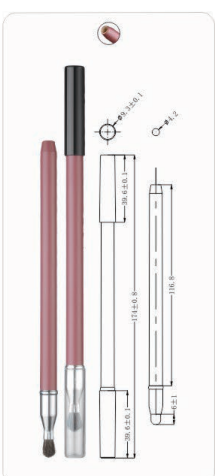

Ø10x154.5mm
EYE-71

EYE-72

Ø9.7x126mm
EYE-72

Ø10x6.5x154.8mm
EYE-76

Ø14.7x138.7mm
EYE-79

Ø9.8x126mm
EYE-80

Ø7.8x7.6x133.9mm
EYE-82

EYE-85A

EYE-85B

Sharpenable Pen 发泡笔系列

Ø9.2x148mm
SP-01

Ø8.9x112mm
SP-02

Ø8.9x119mm
SP-03

Ø9.3x175mm
SP-04

Ø9.2x174mm
SP-05

Ø11.6x117mm
SP-06