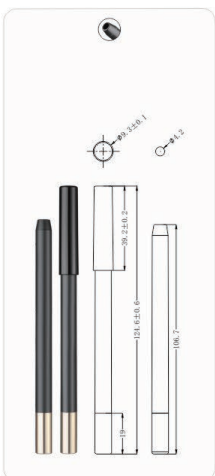

Ø8.5x125.3mm
EYE-38

Ø9x125mm
EYE-38C

Ø8.5x125.3mm
EYE-38B

Ø11.3x120.3mm
EYE-55

Ø10x141.6mm
EYE-60

Ø11x139.6mm
EYE-61

Ø11.5x138.2mm
EYE-64

Ø11.7x132mm
EYE-69

Ø10x154.5mm
EYE-71

EYE-72

Ø9.7x126mm
EYE-72

Ø10x6.5x154.8mm
EYE-76

Ø14.7x138.7mm
EYE-79

Ø9.8x126mm
EYE-80

Ø7.8x7.6x133.9mm
EYE-82

EYE-85A

EYE-85B

Sharpenable Pen 发泡笔系列

Ø9.2x148mm
SP-01

Ø8.9x112mm
SP-02

Ø8.9x119mm
SP-03

Ø9.3x175mm
SP-04

Ø9.2x174mm
SP-05

Ø11.6x117mm
SP-06