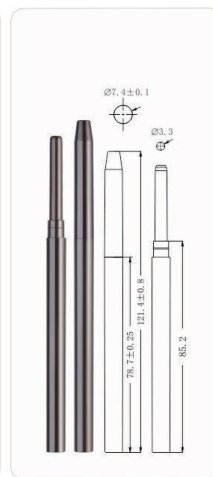

COSMETIC
PACKAGING

COSMETIC PENS

BelPack(Shanghai) PACKAGING CO., LTD.

MPA-01
Ø8x121/132mm

MPA-01E
Ø9.2x132.2mm

MPA-02
8.1x8.1x126mm

MPA-03
Ø8.5x130mm

MPA-04
Ø6.5x164mm

MPA-05
Ø12.8x130mm

MPA-06
Ø8.5x164mm

MPA-07
Ø8.5x164mm

MPA-08
Ø13x148mm

MPA-09
Ø18.2x109mm

MPA-09B
Ø18.2x83mm

MPA-09C
Ø18.2x81mm

MPA-09D/F
Ø18x108mm

Ø7.5x157.2mm
MPA-228

Ø6.8x6.8x155.6mm
MPA-230

MPA-231

MPA-238
Ø9x7x162.9mm

MPA-242
Ø13.1x72mm

MPA-243A
Ø10.65x164mm
ZL202230538131.0

MPA-243B
Ø10.65x26.25x164mm

MPA-245A
Ø13.3x129.2mm

Ø16.2x116.7mm
EYE-30

Ø10.35x123.9mm
EYE-31

Ø10.4x95.7mm
EYE-31B

Ø11.6x137.2mm
EYE-32

Ø10.8x133.3mm
EYE-35

Ø12.7x12.7x134.8mm
EYE-36

EYE-36B

Ø9.7x131.1mm
EYE-37