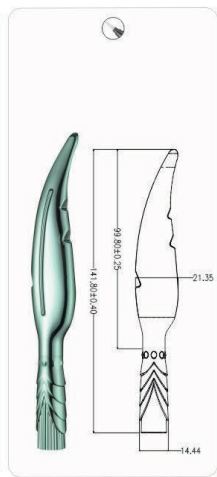

液体眼线笔系列

Ø10.4x117mm
EYE-01

Ø10x134mm
EYE-02

Ø9.2x119mm
EYE-03

Ø10x101mm
EYE-04

Ø10.4x117mm
EYE-05

Ø15x110mm
EYE-06

Ø15x132mm
EYE-06B

Ø14.7x132.5mm
EYE-06C

Ø9.6x127mm
EYE-08

Ø9.6x127mm
EYE-08B

Ø10x161mm
EYE-09

Ø10x161mm
EYE-09B

Ø12.7x136.2mm
EYE-10

Ø10x181.4mm
EYE-11

Ø10x157.85mm
EYE-12

Ø12.5x151.7mm
EYE-15

Ø10x181.1mm
EYE-18

Ø14.44x141.8mm
EYE-20

Eyliner Pen
液体眼线笔系列

Ø14.4x139.1mm
EYE-21

Ø8x119.9mm
EYE-23

Ø10x135.07mm
EYE-27

Ø9.6x118.55mm
EYE-29

Ø16.2x116.7mm
EYE-30

Ø10.35x123.9mm
EYE-31

Ø10.4x95.7mm
EYE-31B

Ø11.6x137.2mm
EYE-32

Ø10.8x133.3mm
EYE-35

Ø12.7x12.7x134.8mm
EYE-36

EYE-36B

Ø9.7x131.1mm
EYE-37